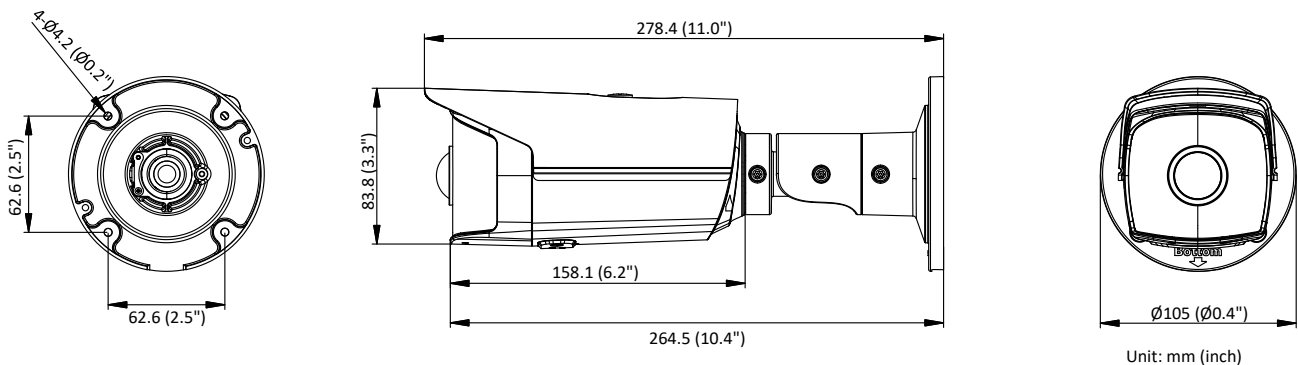

Power Interface	Φ5.5 mm coaxial power plug
Material	Metal
Dimensions	Camera: Φ105 × 278 mm (Φ4.1" × 10.9") With package: 386 × 156 × 155 mm (15.20" × 6.14" × 6.10")
Weight	Camera: 570 g (1.26 lb.) With package: 760 g (1.68 lb.)
Approval	
Class	Class B
Protection	IP67
EMC	FCC (47 CFR Part 15, Subpart B); CE-EMC (EN 55032: 2015, EN 61000-3-2: 2014, EN 61000-3-3: 2013, EN 50130-4: 2011 +A1: 2014); RCM (AS/NZS CISPR 32: 2015); IC (ICES-003: Issue 6, 2016); KC (KN 32: 2015, KN 35: 2015)
Safety	UL (UL 60950-1); CB (IEC 60950-1:2005 + Am 1:2009 + Am 2:2013); CE-LVD (EN 60950-1:2005 + Am 1:2009 + Am 2:2013); BIS (IS 13252(Part 1):2010+A1:2013+A2:2015); LOA (IEC/EN 60950-1)
Environment	CE-RoHS (2011/65/EU); WEEE (2012/19/EU); Reach (Regulation (EC) No 1907/2006)

* Listed resolutions are only selectable options. It does not mean that all streams can work at their maximum resolution at the same time.

Available Model

DS-2CD2T45G0P-I(1.68 mm)

Dimension

Accessory

DS-1275ZJ-SUS
Vertical Pole Mount